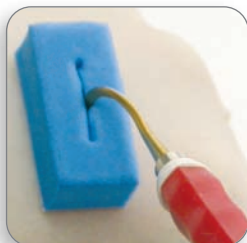

- Cleans, conditions and lubricates instruments with an unfilled, light-activated, Bis-GMA/UDMA resin monomer
- Lubricant is compatible with all light-activated and dual-cure composites. No alcohol, no solvents.
- Self-adhesive back allows placement anywhere that is convenient
- No-drip dispensing of lubricant micro-coats each instrument
- Sculpt composites faster and easier, with less "pull-back"
- Makes any composite instrument "non-stick"
- Opaque foam cube keeps resin lubricant from polymerizing
- Low cost, single use and disposable
- Smoother, less porous composite surfaces (see illustration on reverse side)

SMOOTHER, LESS POROUS SURFACES!

With LubeCube

Without LubeCube

Light-activated composite 750x magnification

The LubeCube cleans and lubricates your sculpting instrument to make shaping composites faster and easier.

LUBECUBE INSTRUCTIONS:

1. Peel backing off bottom of LubeCube.

2. Place and/or stick LubeCube in desired location (back of hand, bib, tray, etc).

3. Insert tip of composite instrument into slit of LubeCube.
 Glide tip of composite instrument back and forth in slit to clean and lubricate.