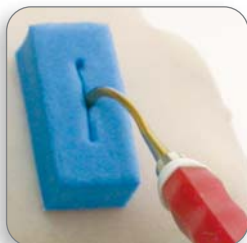

- Cleans, conditions and lubricates instruments with an unfilled, light-activated, Bis-GMA/UDMA resin monomer
- Lubricant is compatible with all light-activated and dual-cure composites. No alcohol, no solvents.
- Self-adhesive back allows placement anywhere that is convenient
- No-drip dispensing of lubricant micro-coats each instrument
- Sculpt composites faster and easier, with less "pull-back"
- Makes any composite instrument "non-stick"
- Opaque foam cube keeps resin lubricant from polymerizing
- Low cost, single use and disposable
- Smoother, less porous composite surfaces (see illustration on reverse side)

SMOOTHER, LESS POROUS SURFACES!

With LubeCube

Without LubeCube

Light-activated composite 750x magnification

The LubeCube cleans and lubricates your sculpting instrument to make shaping composites faster and easier.

LUBECUBE INSTRUCTIONS:

1. Peel backing off bottom of LubeCube.

2. Place and/or stick LubeCube in desired location (back of hand, bib, tray, etc).

3. Insert tip of composite instrument into slit of LubeCube.
 Glide tip of composite instrument back and forth in slit to clean and lubricate.