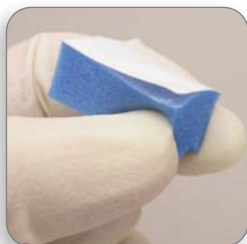

- Cleans, conditions and lubricates instruments with an unfilled, light-activated, Bis-GMA/UDMA resin monomer
- Lubricant is compatible with all light-activated and dual-cure composites. No alcohol, no solvents.
- Self-adhesive back allows placement anywhere that is convenient
- No-drip dispensing of lubricant micro-coats each instrument
- Sculpt composites faster and easier, with less "pull-back"
- Makes any composite instrument "non-stick"
- Opaque foam cube keeps resin lubricant from polymerizing
- Low cost, single use and disposable
- Smoother, less porous composite surfaces (see illustration on reverse side)

SMOOTHER, LESS POROUS SURFACES!

With LubeCube

Without LubeCube

Light-activated composite 750x magnification

The LubeCube cleans and lubricates your sculpting instrument to make shaping composites faster and easier.

LUBECUBE INSTRUCTIONS:

1. Peel backing off bottom of LubeCube.

2. Place and/or stick LubeCube in desired location (back of hand, bib, tray, etc).

3. Insert tip of composite instrument into slit of LubeCube.
 Glide tip of composite instrument back and forth in slit to clean and lubricate.